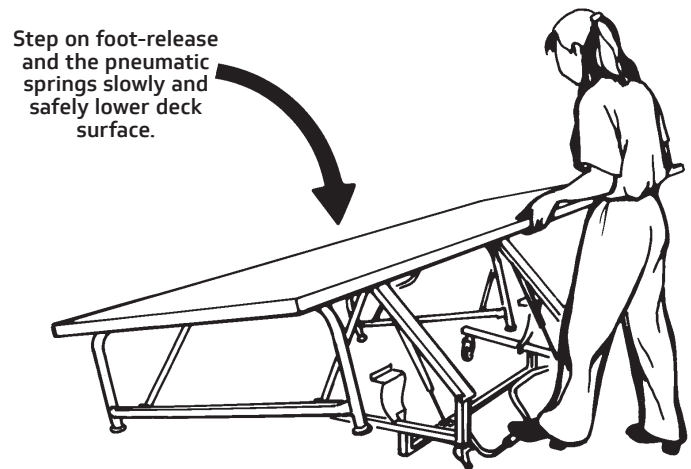

# Stagehand® Staging

- Decks are available in 4' x 8' (1219 x 2438 mm) sizes in the following heights: 16" (406 mm) fixed height, 24" (610 mm) fixed height, 16"/24" (406/610 mm) dual height, and 24"/32" (610/813 mm) dual height
- Each deck is equipped with pneumatic springs to assist in setup and takedown, allowing one-person ease of use
- Decks are constructed of solid core 3/4" (19 mm) plywood; top surfaces available are: black slip resistant or grey carpet
- Legs are one-piece 16 gauge 1-1/4" (32 mm) steel tubing with a reinforcing cross brace
  - locking angle-braces allow for easy set-up and sure stability
  - legs have an electrostatically applied black epoxy paint finish
- Frame and edging are fabricated from 16 gauge steel with a grey powder-coat painted finish
- Unit-to-unit frame clamps have a cam-action for easy positive locking to the frame of the adjacent unit; one clamp per side of each stage unit, provides two points of connection when units are locked together
- Units nest for compact storage; the first stagehand unit needs 27" (686 mm) and each additional unit only adds 12" (305 mm)
- When stored, units are 61-1/2" (1562 mm) high and 96" (2438 mm) wide
- Five-year warranty

## Accessories Include:

- Two- or three-step stairways include attached handrails for safety and non-slip step treads; steps measure 39" (991 mm) wide by 11" (279 mm) deep, black finish
- Guardrails comply with most building code requirements for loading; guardrails are 42" (1067 mm) high and come with either two crossbars or an infill panel that comply with the 4" (102 mm) sphere requirements of some building codes
- Drapery closures and backdrops are available to give stage a finished look
  - stage and backdrop drapery available in a wide variety of colors
  - drapery is 100% fire retardant polyester woven fabric

Straight Forward, Simple Operation

Step on foot-release and the pneumatic springs slowly and safely lower deck surface.

Dual Height Leg Adjustment