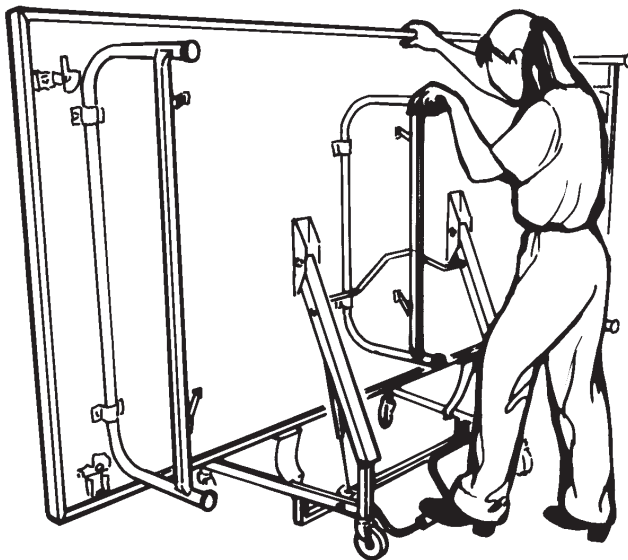

# Stagehand® Staging

- Decks are available in 4' x 8' (1219 x 2438 mm) sizes in the following heights: 16" (406 mm) fixed height, 24" (610 mm) fixed height, 16"/24" (406/610 mm) dual height, and 24"/32" (610/813 mm) dual height
- Each deck is equipped with pneumatic springs to assist in setup and takedown, allowing one-person ease of use
- Decks are constructed of solid core 3/4" (19 mm) plywood; top surfaces available are: black slip resistant or grey carpet
- Legs are one-piece 16 gauge 1-1/4" (32 mm) steel tubing with a reinforcing cross brace
  - locking angle-braces allow for easy set-up and sure stability
  - legs have an electrostatically applied black epoxy paint finish
- Frame and edging are fabricated from 16 gauge steel with a grey powder-coat painted finish
- Unit-to-unit frame clamps have a cam-action for easy positive locking to the frame of the adjacent unit; one clamp per side of each stage unit, provides two points of connection when units are locked together
- Units nest for compact storage; the first stagehand unit needs 27" (686 mm) and each additional unit only adds 12" (305 mm)
- When stored, units are 61-1/2" (1562 mm) high and 96" (2438 mm) wide
- Five-year warranty

## Accessories Include:

- Two- or three-step stairways include attached handrails for safety and non-slip step treads; steps measure 39" (991 mm) wide by 11" (279 mm) deep, black finish
- Guardrails comply with most building code requirements for loading; guardrails are 42" (1067 mm) high and come with either two crossbars or an infill panel that comply with the 4" (102 mm) sphere requirements of some building codes
- Drapery closures and backdrops are available to give stage a finished look
  - stage and backdrop drapery available in a wide variety of colors
  - drapery is 100% fire retardant polyester woven fabric

Straight Forward, Simple Operation

Step on foot-release and the pneumatic springs slowly and safely lower deck surface.

Dual Height Leg Adjustment